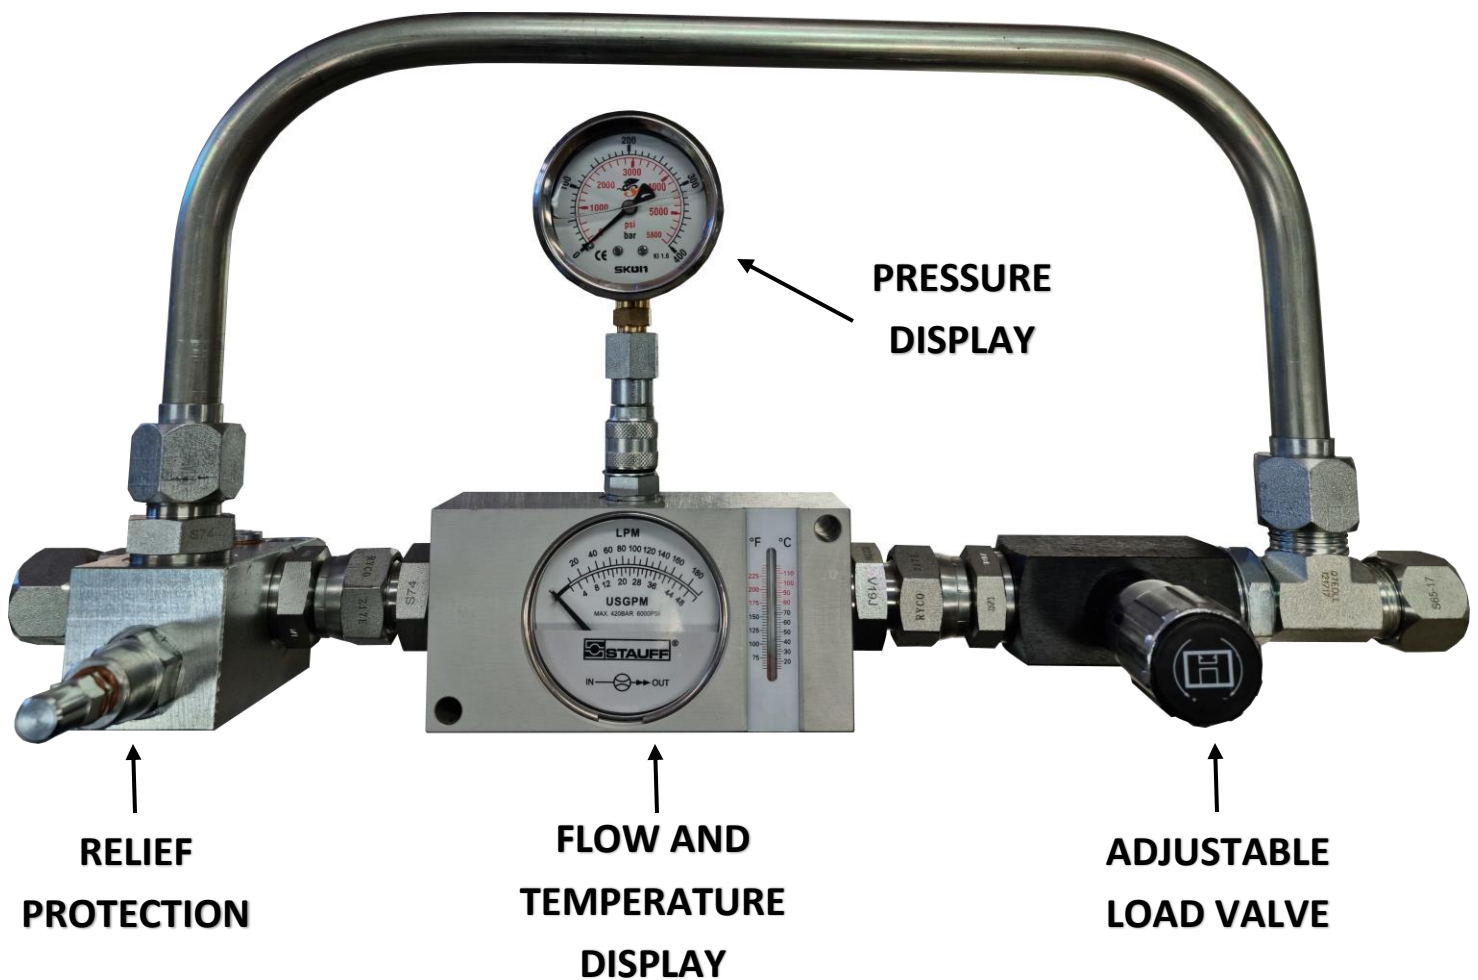

### **HYDRAULIC FLOW AND PRESSURE TESTER**

## **FLOWS UP TO 180 LTR/MIN**